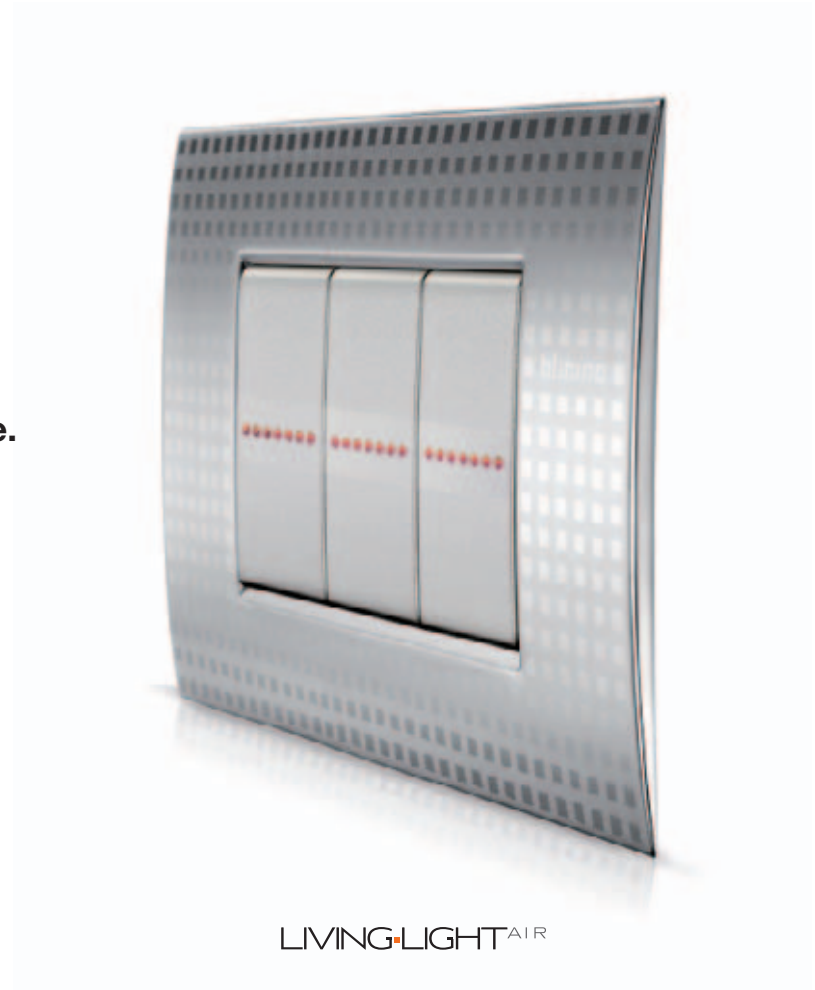

my life is

colourful

slim

entertainment

LIVING·LIGHT

**bticino**

LIVINGLIGHT.  
ONE SINGLE NAME,  
COUNTLESS  
SOLUTIONS.

**Square, round or thin.**  
**When style withholds your desires, it can have only one name.**

Livinglight lights up the special moments of your life and your passions.  
Enter its world, there is what you are looking for.

LIVING-LIGHT<sup>AIR</sup>

ROUND SHAPE

SQUARE SHAPE

**One single name  
for the highest freedom to combine  
the switches and the shapes that you want.**