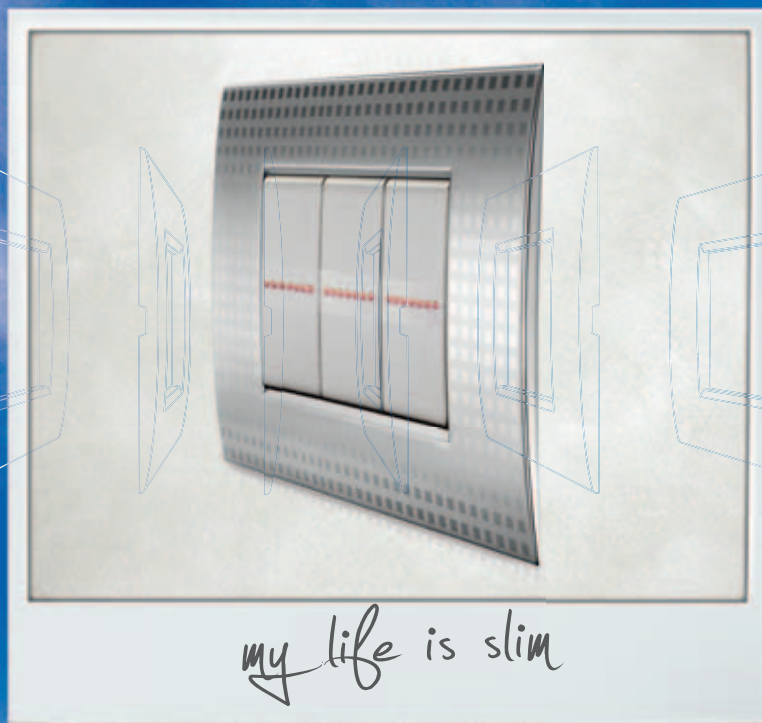

# LIVINGLIGHT AIR.

SHINY/ DECORATIONS / NEUTRAL