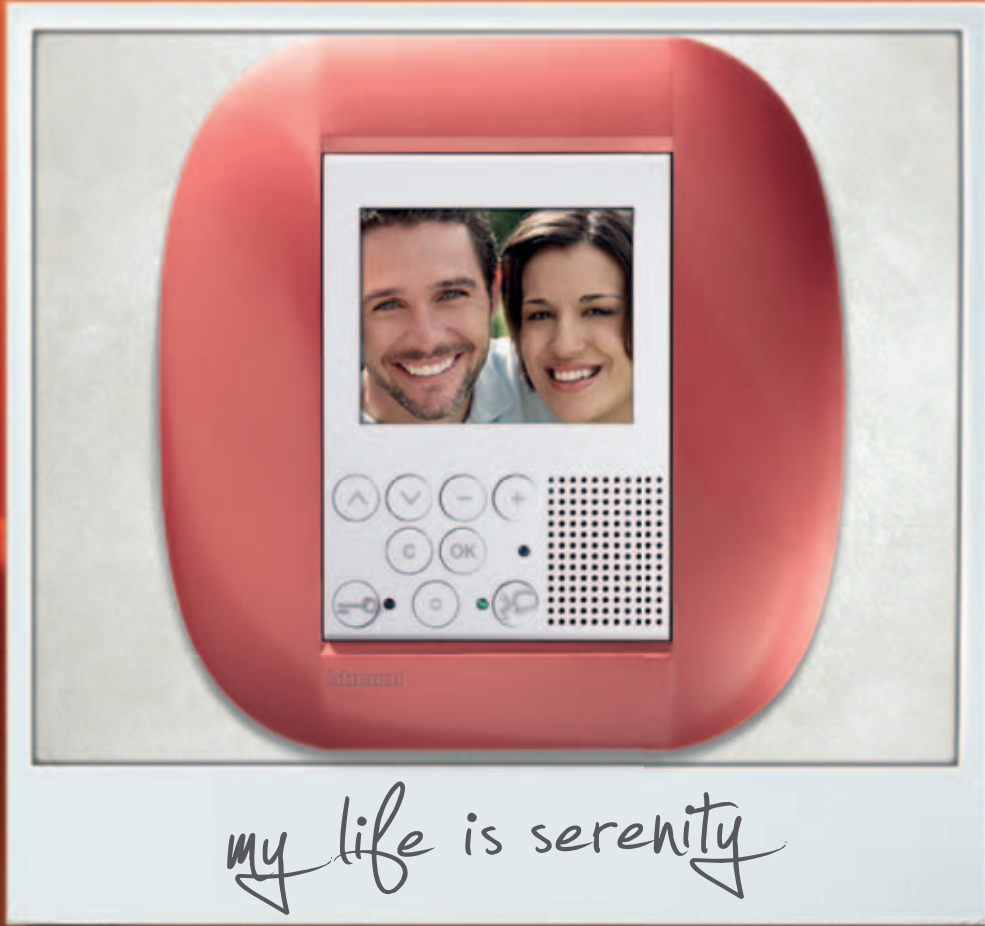

**One single name  
to control the quality of your  
life and of your consumption.**

Awareness is no longer a luxury.

my life is environment

TOUCH SCREEN with energy consumption display,  
LIVINGLIGHT AIR Nickel cover plate

*my life is serenity*

White VIDEO DISPLAY,  
GLOSSY Sunset cover plate

White VIDEO CAMERA,  
GLOSSY Sunset cover plate

ONE SINGLE NAME  
FOR A HOME  
THAT MEETS YOUR  
LIFE NEEDS.  
BECAUSE YOUR  
HOME TODAY  
IS SMART.